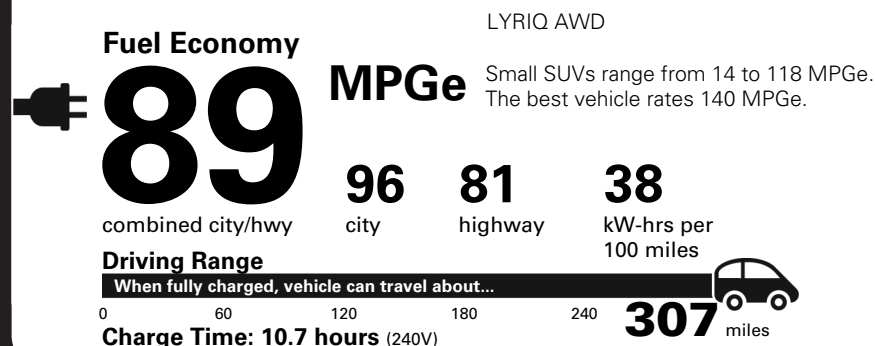

TOTAL OPTIONS \$6,525.00

Visit us at www.cadillac.com

TOTAL VEHICLE & OPTIONS \$63,720.00
DESTINATION CHARGE 1,395.00

TOTAL VEHICLE PRICE* \$65,115.00

EPA DOT Fuel Economy and Environment

Electric Vehicle

You save \$5,500 in fuel costs over 5 years compared to the average new vehicle.

E D M

Annual fuel **COST**
\$850

Actual results will vary for many reasons, including driving conditions and how you drive and maintain your vehicle. The average new vehicle gets 28 MPG and costs \$9,750 to fuel over 5 years. Cost estimates are based on 15,000 miles per year at \$0.15 per kW-hr. MPGe is miles per gasoline gallon equivalent. Vehicle emissions are a significant cause of climate change and smog.