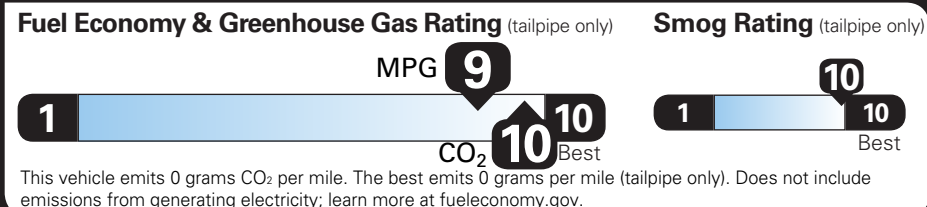

Actual results will vary for many reasons, including driving conditions and how you drive and maintain your vehicle. The average new vehicle gets 28 MPG and costs $9,750 to fuel over 5 years. Cost estimates are based on 15,000 miles per year at $0.15 per kW-hr. MPGe is miles per gasoline gallon equivalent. Vehicle emissions are a significant cause of climate change and smog.

fuel economy.gov

Calculate personalized estimates and compare vehicles

GOVERNMENT 5-STAR SAFETY RATINGS

This vehicle has not been rated by the government for overall vehicle score, frontal crash, side crash or rollover risk.

Source: National Highway Traffic Safety Administration (NHTSA)
www.safercar.gov or 1-888-327-4236

Equipped with the safety and security of OnStar®

Visit onstar.com for details.

onstar.com/privacy

PARTS CONTENT INFORMATION

FOR VEHICLES IN THIS CARLINE:
U.S./CANADIAN PARTS CONTENT: 62%
MAJOR SOURCES OF FOREIGN PARTS CONTENT: CHINA 18%

NOTE: PARTS CONTENT DOES NOT INCLUDE FINAL ASSEMBLY, DISTRIBUTION, OR OTHER NON-PARTS COSTS.

FOR THIS VEHICLE:
FINAL ASSEMBLY POINT: SPRING HILL, TN U.S.A.
COUNTRY OF ORIGIN: ENGINE (MOTOR): CHINA
TRANSMISSION (ELECTRIC DRIVE UNIT): CHINA

This label has been applied pursuant to Federal law - Do not remove prior to delivery to the ultimate purchaser. *Includes Manufacturer's Recommended Pre-Delivery Service. Does not include dealer installed options and accessories not listed above, local taxes or license fees.

© 2009 General Motors LLC
GMLBL_PROD_0043 - 10/23/2023

ORDER NO DNBVN4 SALES CODE E
SALES MODEL CODE 6M226
DEALER NO 39349
FINAL ASSEMBLY:
SPRING HILL, TN U.S.A.

VIN 1GYKPMRL4RZ137664 REISSUE

DEALER TO WHOM DELIVERED
CAVENDER CADILLAC COMPANY
4358 LOCKHILL SELMA BLDG #2
SAN ANTONIO, TX 78249