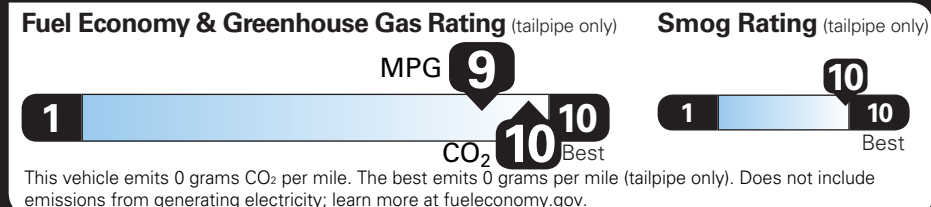

Actual results will vary for many reasons, including driving conditions and how you drive and maintain your vehicle. The average new vehicle gets 28 MPG and costs $9,750 to fuel over 5 years. Cost estimates are based on 15,000 miles per year at $0.15 per kW-hr. MPGe is miles per gasoline gallon equivalent. Vehicle emissions are a significant cause of climate change and smog.

fuel economy.gov

Calculate personalized estimates and compare vehicles

GOVERNMENT 5-STAR SAFETY RATINGS

This vehicle has not been rated by the government for overall vehicle score, frontal crash, side crash or rollover risk.

Source: National Highway Traffic Safety Administration (NHTSA) www.safercar.gov or 1-888-327-4236

Equipped with the safety and security of OnStar®

Visit onstar.com for details.

onstar.com/privacy

PARTS CONTENT INFORMATION

FOR VEHICLES IN THIS CARLINE:
U.S./CANADIAN PARTS CONTENT: 62%
MAJOR SOURCES OF FOREIGN PARTS CONTENT: CHINA 18%

NOTE: PARTS CONTENT DOES NOT INCLUDE FINAL ASSEMBLY, DISTRIBUTION, OR OTHER NON-PARTS COSTS.

FOR THIS VEHICLE:
FINAL ASSEMBLY POINT: SPRING HILL, TN U.S.A.
COUNTRY OF ORIGIN: ENGINE (MOTOR): CHINA TRANSMISSION (ELECTRIC DRIVE UNIT): CHINA

This label has been applied pursuant to Federal law - Do not remove prior to delivery to the ultimate purchaser. *Includes Manufacturer's Recommended Pre-Delivery Service. Does not include dealer installed options and accessories not listed above, local taxes or license fees.

© 2009 General Motors LLC GMLBL_PROD_0043 - 10/23/2023

ORDER NO CVHTFD SALES CODE E
SALES MODEL CODE 6MB26
DEALER NO 39349
FINAL ASSEMBLY:
SPRING HILL, TN U.S.A.

VIN 1GYKPPRK2RZ106454 REISSUE

DEALER TO WHOM DELIVERED
CAVENDER CADILLAC COMPANY
4358 LOCKHILL SELMA BLDG #2
SAN ANTONIO, TX 78249