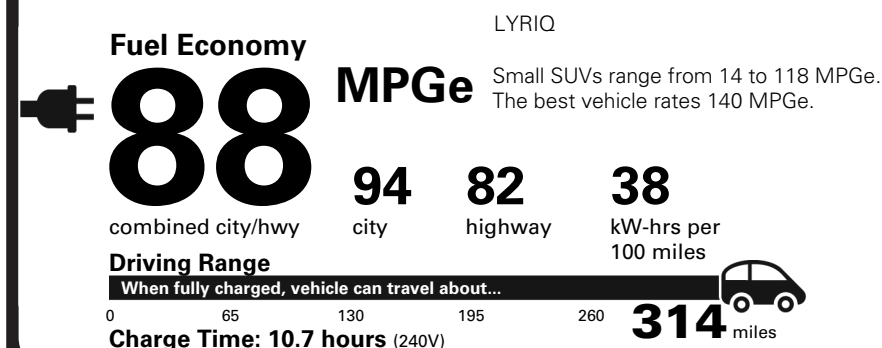

- INTELLIBEAM-AUTO HIGH BEAM
- BLIND ZONE STEERING ASSIST
- SAFETY ALERT SEAT
- HD SURROUND VISION

MANUFACTURER'S SUGGESTED RETAIL PRICE

STANDARD VEHICLE PRICE \$61,295.00

OPTIONS & PRICING

OPTIONS INSTALLED BY THE MANUFACTURER (MAY REPLACE STANDARD EQUIPMENT SHOWN)

CARGO NET (DEALER INSTALLED)	85.00
BATTERY PACK ORIGIN US	INC.

TOTAL OPTIONS	\$85.00
TOTAL VEHICLE & OPTIONS	\$61,380.00
DESTINATION CHARGE	1,395.00

TOTAL VEHICLE PRICE* \$62,775.00

EPA DOT Fuel Economy and Environment

Electric Vehicle

You save **\$5,500** in fuel costs over 5 years compared to the average new vehicle.

E D A

Annual fuel COST **\$850**

Actual results will vary for many reasons, including driving conditions and how you drive and maintain your vehicle. The average new vehicle gets 28 MPG and costs \$9,750 to fuel over 5 years. Cost estimates are based on 15,000 miles per year at \$0.15 per kW-hr. MPGe is miles per gasoline gallon equivalent. Vehicle emissions are a significant cause of climate change and smog.