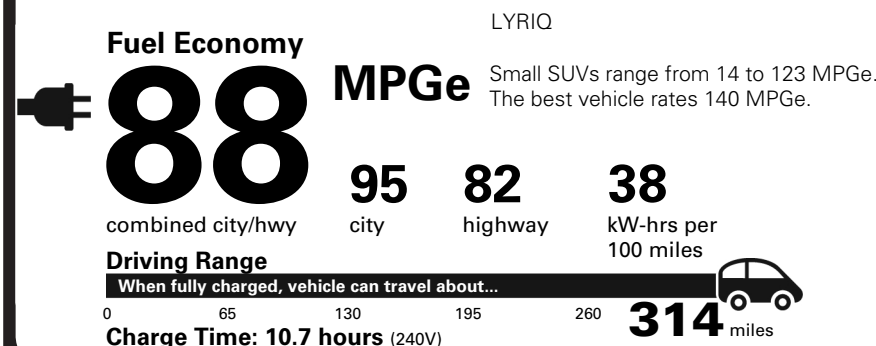

- INTELLIBEAM-AUTO HIGH BEAM
- BLIND ZONE STEERING ASSIST
- SAFETY ALERT SEAT
- HD SURROUND VISION

MANUFACTURER'S SUGGESTED RETAIL PRICE

STANDARD VEHICLE PRICE \$61,295.00

OPTIONS & PRICING

OPTIONS INSTALLED BY THE MANUFACTURER (MAY REPLACE STANDARD EQUIPMENT SHOWN)

STELLAR BLACK METALLIC	625.00
BATTERY PACK ORIGIN US	INC.

TOTAL OPTIONS	\$625.00
TOTAL VEHICLE & OPTIONS	\$61,920.00
DESTINATION CHARGE	1,395.00

TOTAL VEHICLE PRICE* \$63,315.00

EPA DOT Fuel Economy and Environment

Electric Vehicle

You save **\$5,500** in fuel costs over 5 years compared to the average new vehicle.

E D A

Annual fuel COST **\$850**

Actual results will vary for many reasons, including driving conditions and how you drive and maintain your vehicle. The average new vehicle gets 28 MPG and costs \$9,750 to fuel over 5 years. Cost estimates are based on 15,000 miles per year at \$0.15 per kW-hr. MPGe is miles per gasoline gallon equivalent. Vehicle emissions are a significant cause of climate change and smog.