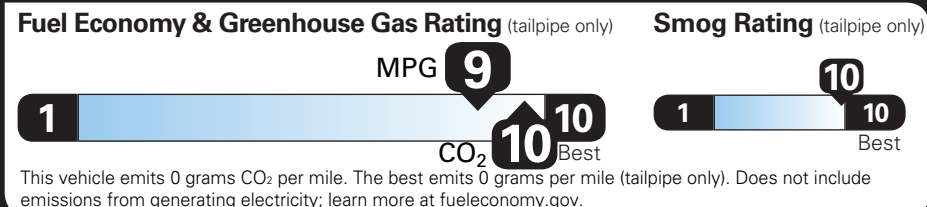

Actual results will vary for many reasons, including driving conditions and how you drive and maintain your vehicle. The average new vehicle gets 28 MPG and costs $9,750 to fuel over 5 years. Cost estimates are based on 15,000 miles per year at $0.15 per kW-hr. MPGe is miles per gasoline gallon equivalent. Vehicle emissions are a significant cause of climate change and smog.

fuel economy.gov

Calculate personalized estimates and compare vehicles

GOVERNMENT 5-STAR SAFETY RATINGS

This vehicle has not been rated by the government for overall vehicle score, frontal crash, side crash or rollover risk.

Source: National Highway Traffic Safety Administration (NHTSA) www.safercar.gov or 1-888-327-4236

Equipped with the safety and security of OnStar®

Visit onstar.com for details.

onstar.com/privacy

PARTS CONTENT INFORMATION

FOR VEHICLES IN THIS CARLINE:
U.S./CANADIAN PARTS CONTENT: 62%
MAJOR SOURCES OF FOREIGN PARTS CONTENT: CN 18%

NOTE: PARTS CONTENT DOES NOT INCLUDE FINAL ASSEMBLY, DISTRIBUTION, OR OTHER NON-PARTS COSTS.

FOR THIS VEHICLE:
FINAL ASSEMBLY POINT: SPRING HILL, TN U.S.A.
COUNTRY OF ORIGIN: ENGINE (MOTOR): CHINA TRANSMISSION (ELECTRIC DRIVE UNIT): CHINA

This label has been applied pursuant to Federal law - Do not remove prior to delivery to the ultimate purchaser. *Includes Manufacturer's Recommended Pre-Delivery Service. Does not include dealer installed options and accessories not listed above, local taxes or license fees.

© 2009 General Motors LLC GMLBL_PROD_0043 - 10/23/2023

ORDER NO CZVRCN SALES CODE E
SALES MODEL CODE 6MB26
DEALER NO 39349
FINAL ASSEMBLY:
SPRING HILL, TN U.S.A.

VIN 1GYKPPRK5RZ110966 REISSUE

DEALER TO WHOM DELIVERED
CAVENDER CADILLAC COMPANY
4358 LOCKHILL SELMA BLDG #2
SAN ANTONIO, TX 78249